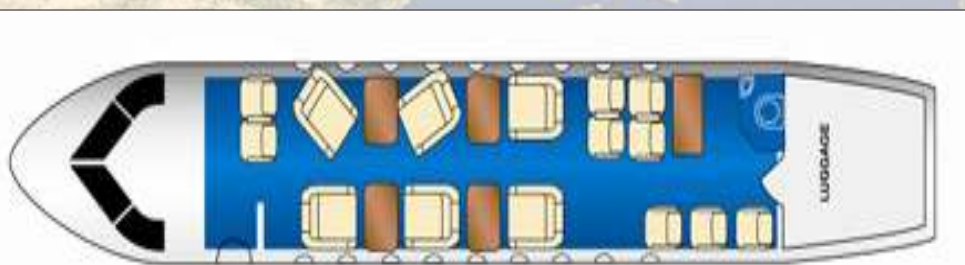

CreteDiscover

Dornier

2 pilots and 1 hostess
 specially configured Club seats
 large galley
 extended washroom
 perfect for large groups
 750 kg baggage in separate hold

Passengers
15 + 2 + 1

length
10.33m/33'11"

width
2.18m/7'2"

height
1.89m/6'2"

cruising speed
460mph / 400kn

Max.range
1500 miles

Tel/Fax : 0030 2897024625
 24h Tel : 0030 6947322955